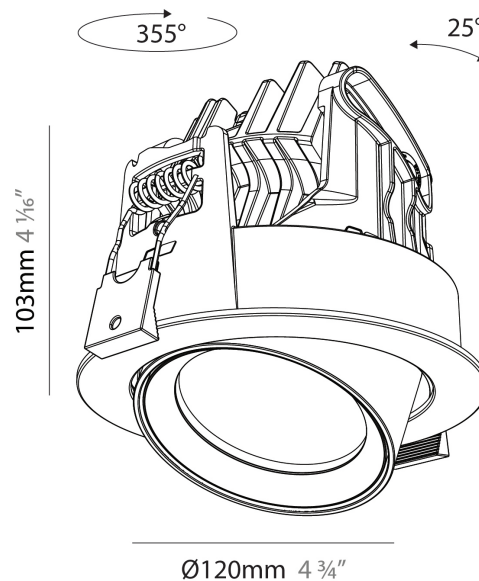

GENERAL

Series: Centriq
Subseries: Centriq Round Adjustable
Brand: Prolicht
Division: Architectural
Mounting Type: Recessed
Mounting Location: Ceiling
Subcategory: Spots

PHYSICAL

Shape: Cylinder
Diameter (mm): 120
Diameter (in): 4 ¾
Height (mm): 105
Height (in): 4 1/8
Min. Recessing Depth (mm): 120
Min. Recessing Depth (in): 4 ¾
Light Distribution: Adjustable / Direct
Weight (kg): 0.649
Diffuser: Lens Pack - No Lens / Opal / Linear Spread Lens / Honeycomb / Spread Lens
Fixture Finish: SSR / BKV / CWI / CRY / HAB / UFT / ITA / RUA / FTG / MYG / LOD / PUS / FRO / FUP / KIA / POP / BLS / SPG / MEY / GOH / GUM / CHC / COM / ABZ / JAG / OBR / MOS / ROR
Fixture Material: Aluminum
Cut-out Measurements: Dia. 112mm / 4 7/16"

ELECTRICAL

Lamp Type: LED (Zhaga Standard)
Input Wattage (W): 20.5
Total Output Wattage (W): 18.1
Dimming: Tri-Mode (Non-Dimming and Phase Dimming (120Vac only) and 0-10V Dimming)
Driver Included: Yes
Driver Location: Recessed Housing
Driver Type: Constant Current - Universal
Driver Class: Class 2
Input Voltage (V): 120 - 277
Constant Current (MA): 500

LED

Color Temperature (*K): 2700 / 3000 / 3500 / 4000
Max. Delivered Lumen (lm): 1432 / 1542 / 1432 / 1636
Nominal Lumen (lm): 1668 / 1797 / 1868 / 1907
CRI: >90 CRI
Lamp Life (hrs): 50000

OPTICAL

Reflector°: 10
Adjustability: Rotational 350°; Tilt 90°

RATINGS AND CERTIFICATIONS

Certified By: Certified for North American Standards
IP rating: IP20